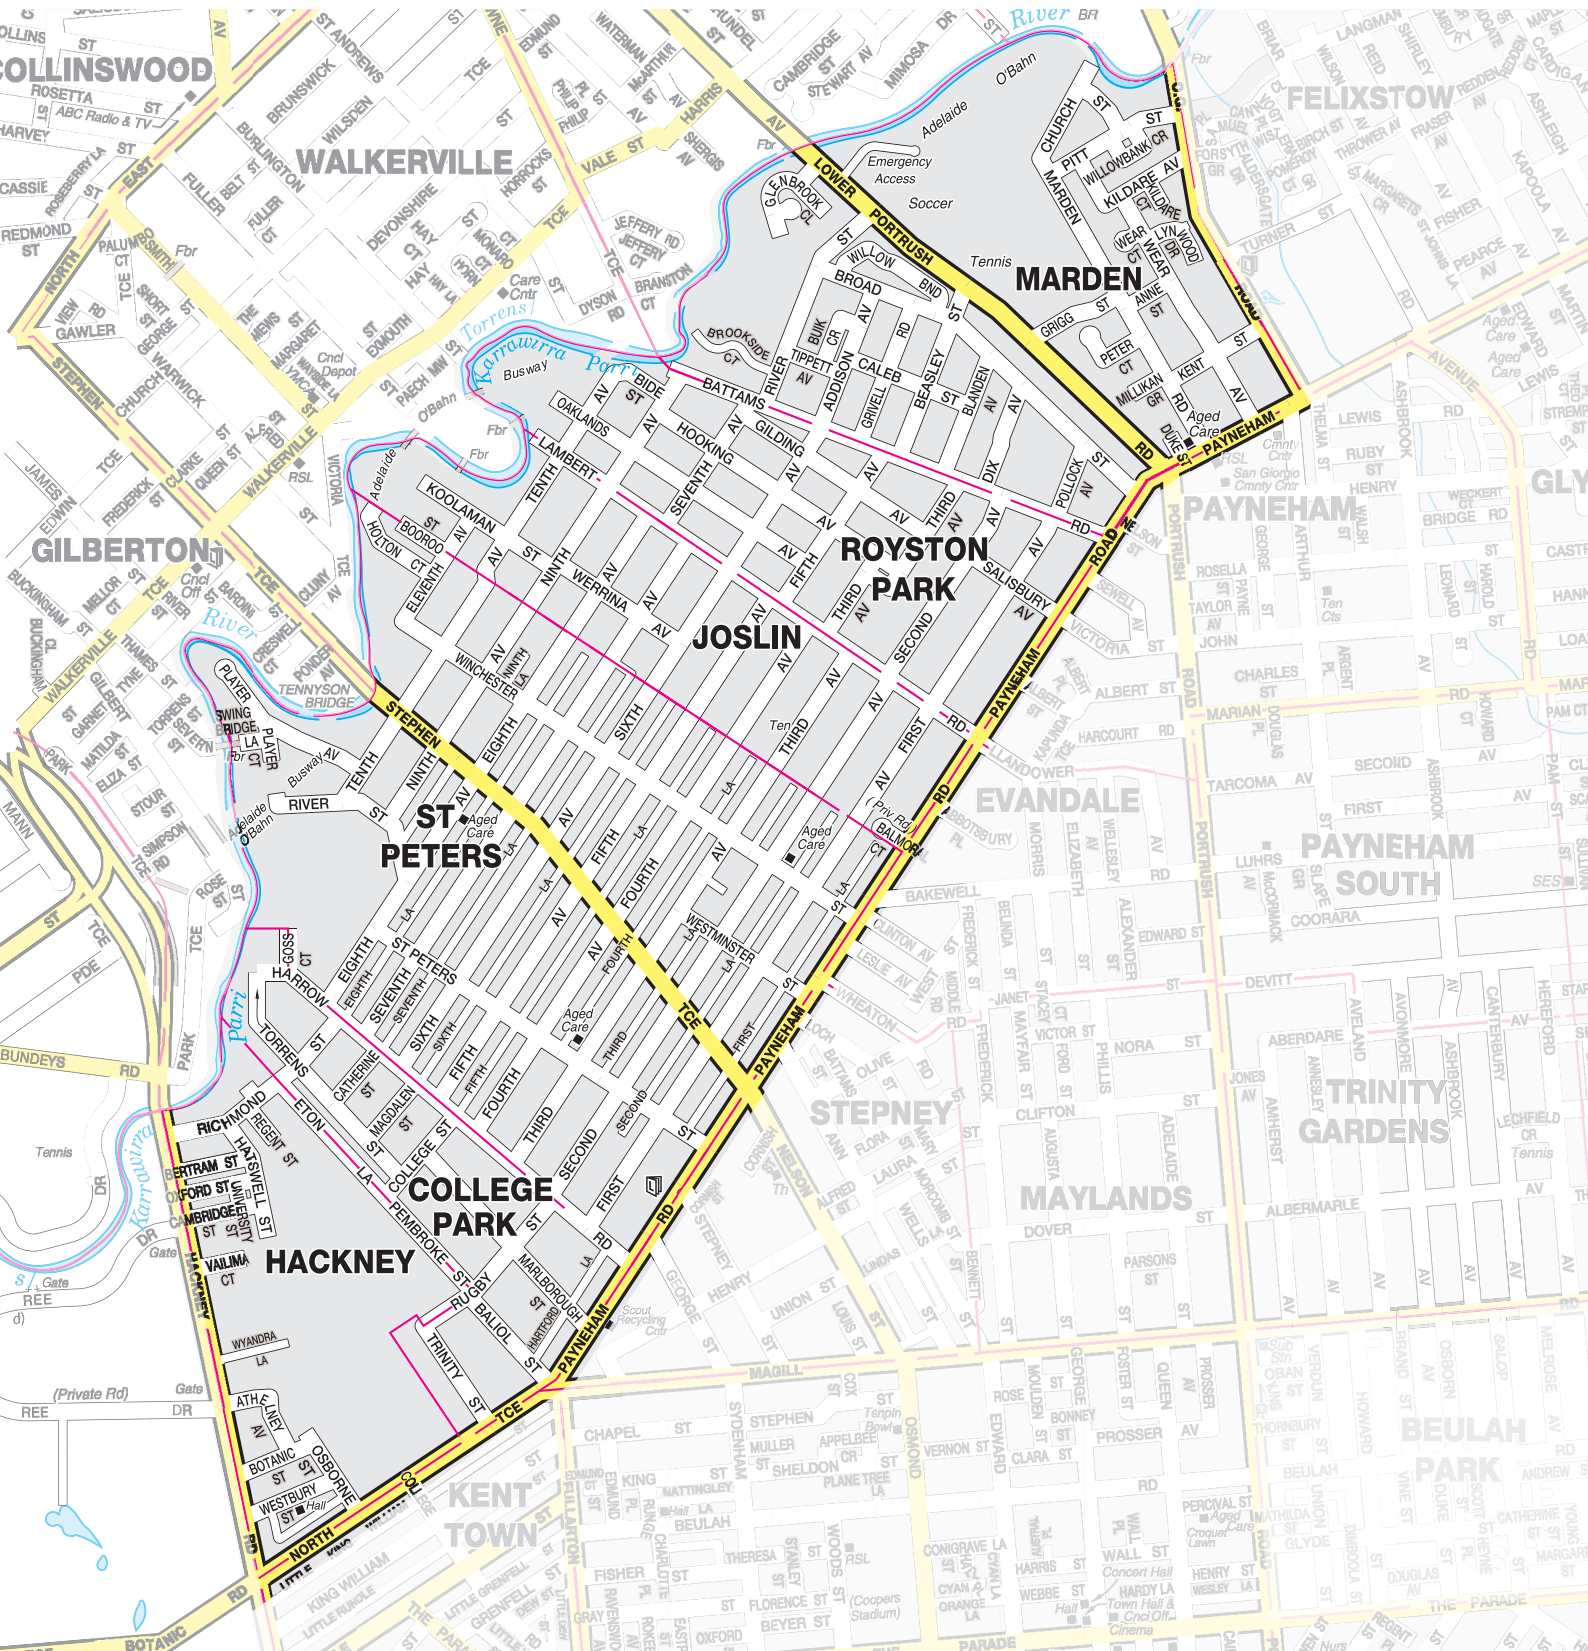

City of Norwood Payneham & St Peters
175 The Parade, Norwood SA 5067

Telephone 8366 4555
Email townhall@npsp.sa.gov.au
Website www.npsp.sa.gov.au
Socials [f /cityofnpsp](https://www.facebook.com/cityofnpsp) [@cityofnpsp](https://www.instagram.com/cityofnpsp)

City of
Norwood
Payneham
& St Peters